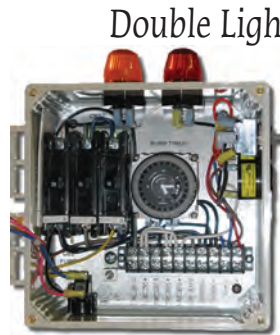

Rock Cover Model 106

Rock Cover Model 111

OVER 650 SEPTIC PRODUCTS! FREE SAME DAY SHIPPING ON MOST ITEMS!

Simplex and Duplex Panels

Aerobic Control Panels

Simplex Controls

Duplex Controls

Double Light Controls

Single Light Controls

Pressure Switches

Buzzer and Light Assemblies

Infiltrator Chambers

Alita Linear Air Pumps

Effluent Filters

SEPTIC SOLUTIONS® APPRECIATES YOUR BUSINESS! THANK YOU!

Septic Solutions Inc.®