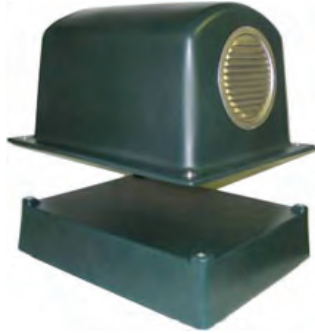

LOW PRICES! LARGEST SELECTION! BEST SERVICE! FAST SHIPPING!

Septic Air Pump Housings and Decorative Rock Covers

SSCombo40 Green

GSCCombo41 Granite

Rock Cover Model 109

Rock Cover Model 106

These housings and artificial rocks can cover most septic air pumps.

OVER 500 SEPTIC PRODUCTS! FREE SAME DAY SHIPPING ON MOST ITEMS!

Artificial Rock Covers

Regenerative Blowers

Do You Have Something To Hide?

Check out our realistic looking artificial rock covers! These come in many shapes and sizes and can be used to cover things like septic tank lids or other unattractive utilities in your yard.