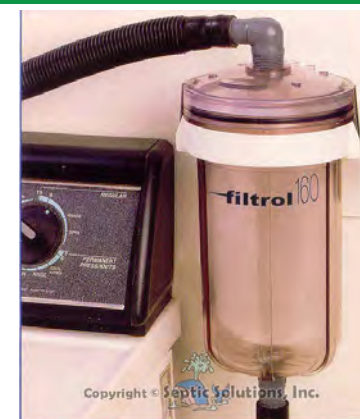

Tank Adapter Rings

Tuf-Tite Risers and Lids

Submersible Effluent and Sewage Pumps

High Head Effluent

Little Giant Franklin Electric

Little Giant Sump/Effluent

Sta-Rite Dominator

Sewage/Grinder

Pump Vaults and Sewage Packages

NEED HELP? WE'RE AVAILABLE MON-FRI FROM 7:30AM to 4:30PM CST

Filtrol 160

Best Seller!

Filtrol 160 Washing Machine Filter Discharges cleaner water from your washing machine. Keeps septic system soils from being clogged by laundry lint and fibers. Can prolong system life!