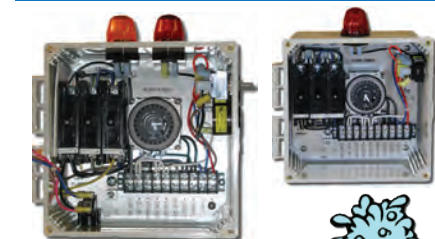

Alarms and Float Switches

Indoor/Outdoor High Water Alarms

Float Switches

Care Products

Aerobic Control Panels

www.septicsolutions.com

Toll Free: 1-877-925-5132

FREE SAME DAY SHIPPING ON MOST ITEMS!