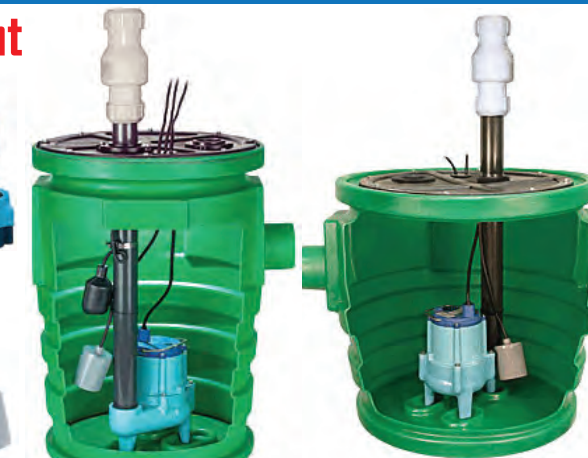

Tank Adapter Rings

Tuf-Tite Risers and Lids

Submersible Effluent and Sewage Pumps

High Head Effluent

Little Giant Franklin Electric

Little Giant Sump/Effluent

Sta-Rite Dominator

Sewage/Grinder

Pump Vaults and Sewage Packages

NEED HELP? WE'RE AVAILABLE MON-FRI FROM 7:30AM to 4:30PM CST

Filtrol 160

Best Seller!

Filtrol 160 Washing Machine Filter Discharges cleaner water from your washing machine. Keeps septic system soils from being clogged by laundry lint and fibers. Can prolong system life!

Alarms and Float Switches

Indoor/Outdoor High Water Alarms

Float Switches

Care Products

Aerobic Control Panels

www.septicsolutions.com

Toll Free: 1-877-925-5132

FREE SAME DAY SHIPPING ON MOST ITEMS!