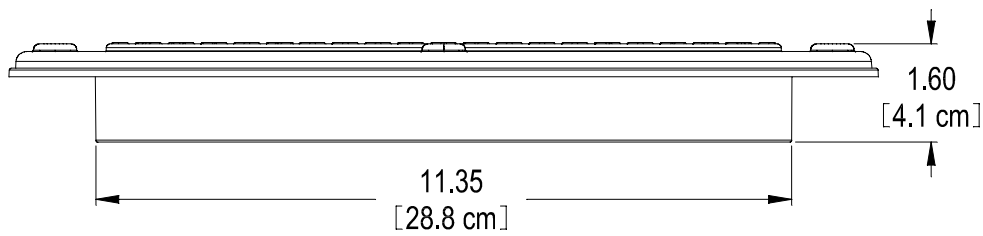

12.68
[32.2 cm]

Ø14.18
[36.0 cm]

11.35
[28.8 cm]

1.60
[4.1 cm]

POLYLOK 12" PIPE GRATE
PART NO. - 3004-GR
MATERIAL - HDPE
COLOR - DARK GREEN OR BLACK
OPEN AREA - 29.03 SQ. IN.