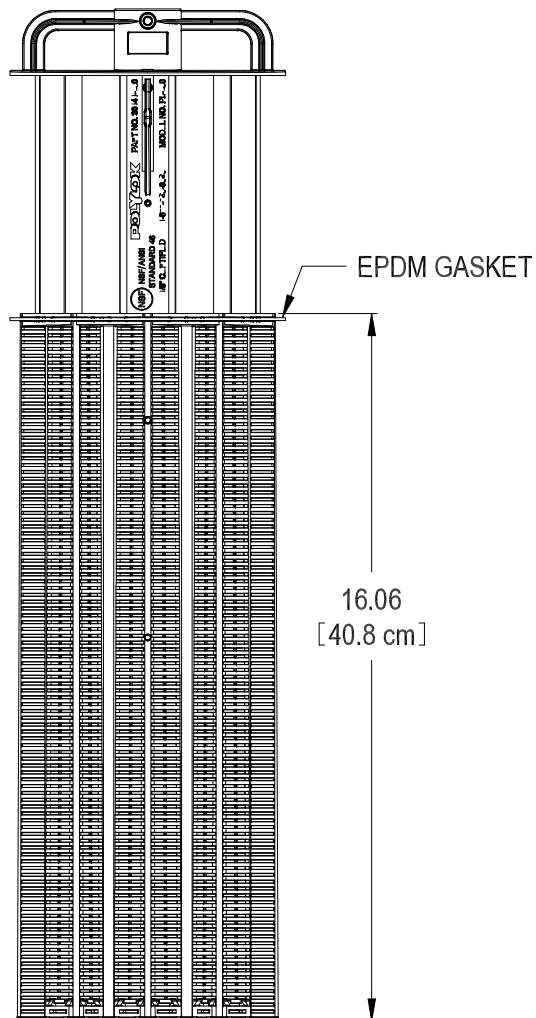

ACCEPTS 1" SCHD 40  
FOR HANDLE EXTENSION  
PART NO. 3014-HEK

POLYLOK PL-250 FILTER CARTRIDGE  
PART NO. - 30141-250  
MATERIAL - POLYPROPYLENE  
COLOR - WHITE  
TOTAL FILTRATION - 250' OF 1/16" SLOTS  
(76.20 METERS OF 1.59 MM SLOTS)  
TOTAL FILTER SURFACE - 550 SQ.IN. (3548.38 SQ.CM.)