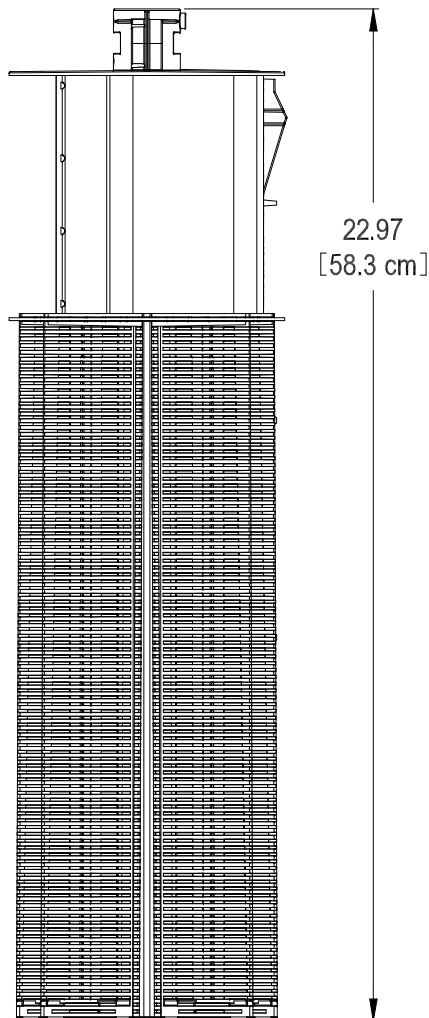

ACCEPTS 1" SCHD 40  
FOR HANDLE EXTENSION  
PART NO. 3014-HEK

POLYLOK PL-250 FILTER CARTRIDGE  
PART NO. - 30141-250  
MATERIAL - POLYPROPYLENE  
COLOR - WHITE  
TOTAL FILTRATION - 250' OF 1/16" SLOTS  
(76.20 METERS OF 1.59 MM SLOTS)  
TOTAL FILTER SURFACE - 550 SQ.IN. (3548.38 SQ.CM.)