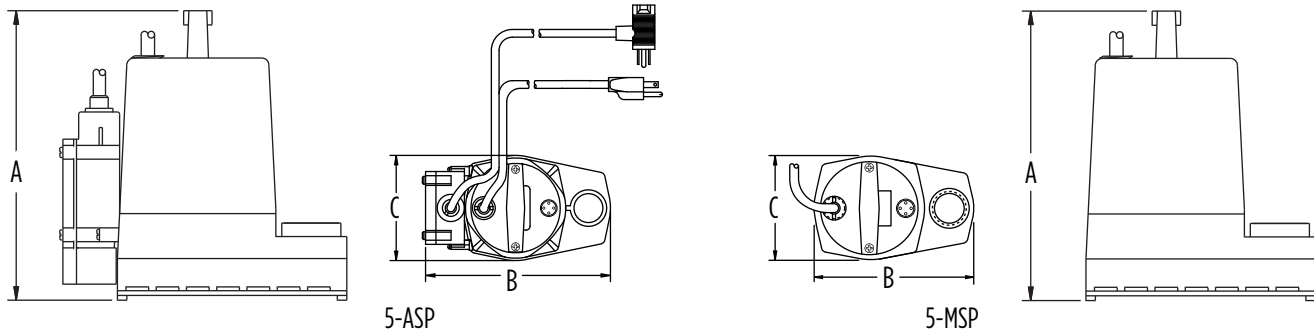

SERIES SPECIFICATIONS

Volts	Hz	Amps		Watts	Performance (GPH @ Height in Feet)					Shut-Off (ft)	PSI
		FLA	Start		1'	3'	5'	10'	20'		
115	60	5	6.4	380	1200	1170	1100	1000	520	26.3'	11.4
230	60	2.5	3.2	380	1200	1170	1100	1000	520	26.3'	11.4

Item No.	Model	HP	Volts	Switch Type/ Operation	On Level	Off Level	Cord	Weight
505300	5-ASP	1/6	115	Piggyback Diaphragm	6" - 9" 15.2 cm - 23 cm	1" - 4" 2.5 cm - 10 cm	10' 3 m	9 lbs 4.08 Kg
505350	5-ASP-LL	1/6	115	Piggyback Diaphragm	2" - 3" 5 cm - 7.6 cm	0.5" - 1.5" 1.27 cm - 3.8 cm	18' 5.5 m	10.25 lbs 4.65 Kg
505400	5-ASP-FS	1/6	115	Integral Float Switch	10" - 12" 24.5 cm - 30.5 cm	2" - 4" 5.1 cm - 10.2 cm	10' 3 m	9 lbs 4.08 Kg
505486	5-MSPR (black pump)	1/6	115	Manual	-	-	10' 3 m	9 lbs 4.08 Kg
505000	5-MSP	1/6	115	Manual	-	-	10' 3 m	8.25 lbs 3.74 Kg
505500	5-MSP	1/6	127	Manual	-	-	10' 3 m	8.25 lbs 3.74 Kg
505025	5-MSP	1/6	115	Manual	-	-	25' 7.6 m	8.75 lbs 3.97 Kg
505176	5-MSP	1/6	115	Manual	-	-	18' 5.5 m	8.75 lbs 3.97 Kg
505202	5-MSP	1/6	230	Manual	-	-	12' 3.6 m (w/o plug)	8.25 lbs 3.74 Kg

UTILITY PUMPS

5 SERIES - 1/6 HP

ENGINEERING DATA

Model	A	B	C
5-MSP	7.78" 19.76 cm	6.1" 15.49 cm	4.13" 10.49 cm
5-ASP	7.78" 19.76 cm	7.75" 19.69 cm	4.13" 10.49 cm

PERFORMANCE DATA

CONSTRUCTION

Motor Housing	Epoxy-coated cast aluminum
Impeller Material	Nylon
Impeller Type	Semi-open
Volute	Nylon
Motor Shaft	Stainless steel
Shaft Seal	Fluoroelastomer (FKM)
Fasteners	Stainless steel
Bearings	Bronze sleeve
Power Cord	SJTW