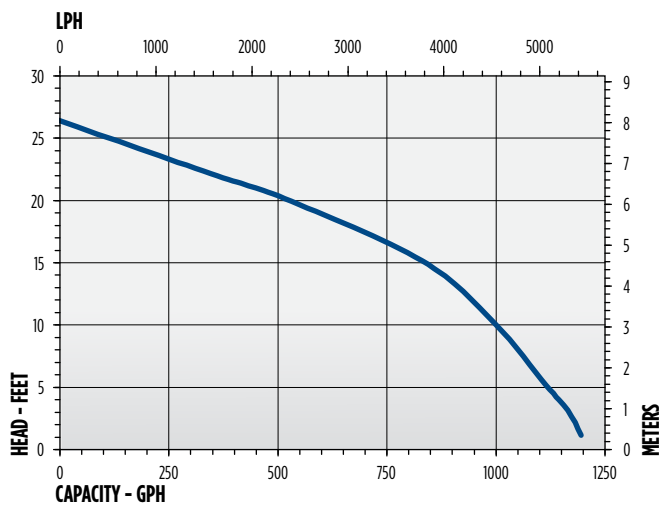

SERIES SPECIFICATIONS

Volts	Hz	Amps		Watts	Performance (GPH @ Height in Feet)					Shut-Off (ft)	PSI
		FLA	Start		1'	3'	5'	10'	20'		
115	60	5	6.4	380	1200	1170	1100	1000	520	26.3'	11.4
230	60	2.5	3.2	380	1200	1170	1100	1000	520	26.3'	11.4

Item No.	Model	HP	Volts	Switch Type/ Operation	On Level	Off Level	Cord	Weight
505300	5-ASP	1/6	115	Piggyback Diaphragm	6" - 9" 15.2 cm - 23 cm	1" - 4" 2.5 cm - 10 cm	10' 3 m	9 lbs 4.08 Kg
505350	5-ASP-LL	1/6	115	Piggyback Diaphragm	2" - 3" 5 cm - 7.6 cm	0.5" - 1.5" 1.27 cm - 3.8 cm	18' 5.5 m	10.25 lbs 4.65 Kg
505400	5-ASP-FS	1/6	115	Integral Float Switch	10" - 12" 24.5 cm - 30.5 cm	2" - 4" 5.1 cm - 10.2 cm	10' 3 m	9 lbs 4.08 Kg
505486	5-MSPR (black pump)	1/6	115	Manual	-	-	10' 3 m	9 lbs 4.08 Kg
505000	5-MSP	1/6	115	Manual	-	-	10' 3 m	8.25 lbs 3.74 Kg
505500	5-MSP	1/6	127	Manual	-	-	10' 3 m	8.25 lbs 3.74 Kg
505025	5-MSP	1/6	115	Manual	-	-	25' 7.6 m	8.75 lbs 3.97 Kg
505176	5-MSP	1/6	115	Manual	-	-	18' 5.5 m	8.75 lbs 3.97 Kg
505202	5-MSP	1/6	230	Manual	-	-	12' 3.6 m (w/o plug)	8.25 lbs 3.74 Kg

UTILITY PUMPS

5 SERIES - 1/6 HP

ENGINEERING DATA

Model	A	B	C
5-MSP	7.78" 19.76 cm	6.1" 15.49 cm	4.13" 10.49 cm
5-ASP	7.78" 19.76 cm	7.75" 19.69 cm	4.13" 10.49 cm

PERFORMANCE DATA

CONSTRUCTION

Motor Housing	Epoxy-coated cast aluminum
Impeller Material	Nylon
Impeller Type	Semi-open
Volute	Nylon
Motor Shaft	Stainless steel
Shaft Seal	Fluoroelastomer (FKM)
Fasteners	Stainless steel
Bearings	Bronze sleeve
Power Cord	SJTW