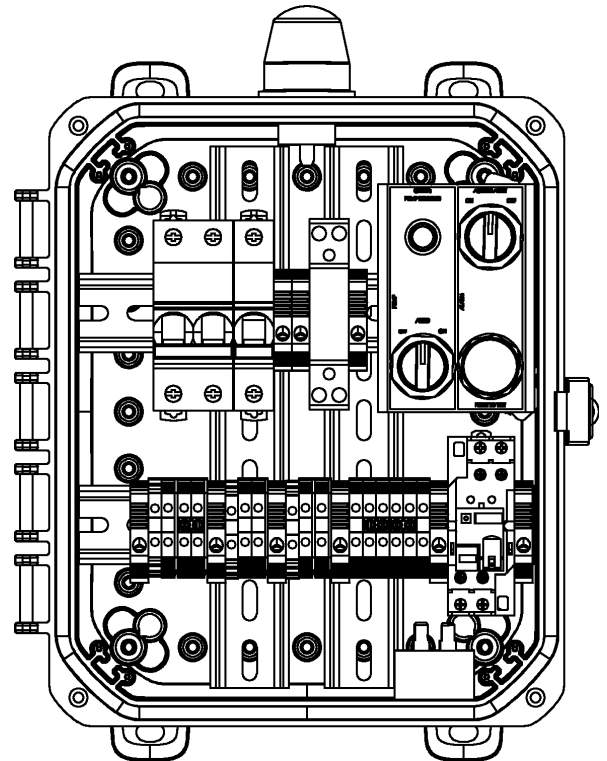

### Simplex Control Panel Single Phase, Type 4X (Indoor/Outdoor)

Model: LE-4001 / LE-4003 (120/240 VAC)

## STANDARD FEATURES

- **Standard Enclosure**
  - Type 4X, Indoor or Outdoor Use, Quick Latch
  - Lockable
  - Size 10" x 8.4" x 5.2" (inches)
  - Alarm Buzzer and Red Alarm Beacon (visual, 85 to 95 dB audible)
- **Main Panel Components**
  - MCB Protection for Pump
  - IEC Installation Contactor (EC)
  - MCB Protection for Alarm and Control Circuits
  - On/Off Logic Relay
  - 3-Float Level Control (On, Off, High Water), Optional 2-Float Control
  - Operator Interface with Tactical Switchgear
    - 3-Position Pump Selector Rotary Switch (AUTO – float controlled | OFF – pump disabled | ON – manual override)
    - Alarm Test Push Button (22 mm)
    - Alarm Buzzer | 2-Position Rotary Switch (ON/OFF)
    - Pump Run Indicator
- **Electrical Ratings**
  - LE-4001 – 120/240 VAC, 16 Amps Pump / FLA 20Amps
  - LE-4003 – 120/240 VAC, 16 Amps Pump / FLA 20Amps
- **Quick Change Grouping Pins**
  - Field Selectable Voltage via Grouping Pins
  - Field Selectable Float Configuration via Grouping Pins

Model: LE-4001 / LE-4003 (120/240 VAC)

### PRODUCT DIMENSIONS

PANEL MODEL	OVERALL WIDTH (W)	OVERALL HEIGHT (H)	OVERALL DEPTH (D)	MOUNTING WIDTH	MOUNTING HEIGHT
LE-4001	10.3"	13.28"	5.8"	5.49"	11.32"
LE-4003	10.3"	13.28"	5.8"	5.49"	11.32"