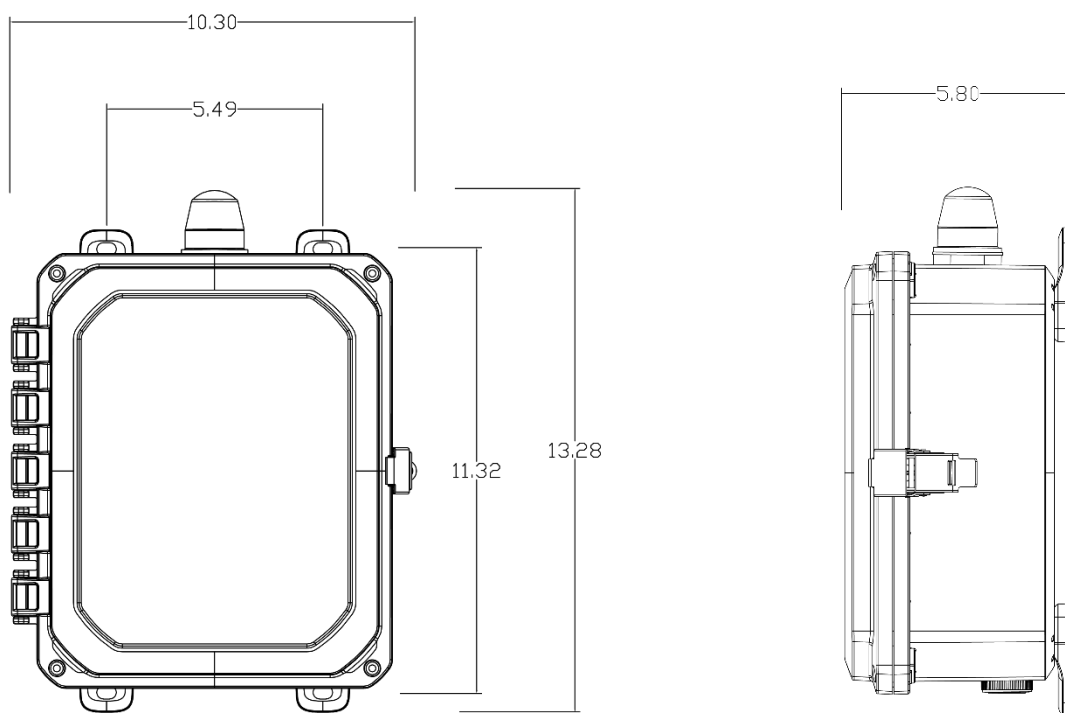

## STANDARD FEATURES

- **Standard Enclosure**
  - Type 4X, Indoor or Outdoor Use, Quick Latch
  - Lockable
  - Size 10" x 8.4" x 5.2" (inches)
  - Alarm Buzzer and Red Alarm Beacon (visual, 85 to 95 dB audible)
- **Main Panel Components**
  - MCB Protection for Pump
  - IEC Installation Contactor (EC)
  - MCB Protection for Alarm and Control Circuits
  - On/Off Logic Relay
  - 3-Float Level Control (On, Off, High Water), Optional 2-Float Control
  - Operator Interface with Tactical Switchgear
    - 3-Position Pump Selector Rotary Switch (AUTO – float controlled | OFF – pump disabled | ON – manual override)
    - Alarm Test Push Button (22 mm)
    - Alarm Buzzer | 2-Position Rotary Switch (ON/OFF)
    - Pump Run Indicator
- **Electrical Ratings**
  - LE-4001 – 120/240 VAC, 16 Amps Pump / FLA 20Amps
  - LE-4003 – 120/240 VAC, 16 Amps Pump / FLA 20Amps
- **Quick Change Grouping Pins**
  - Field Selectable Voltage via Grouping Pins
  - Field Selectable Float Configuration via Grouping Pins

### PRODUCT DIMENSIONS

PANEL MODEL	OVERALL WIDTH (W)	OVERALL HEIGHT (H)	OVERALL DEPTH (D)	MOUNTING WIDTH	MOUNTING HEIGHT
LE-4001	10.3"	13.28"	5.8"	5.49"	11.32"
LE-4003	10.3"	13.28"	5.8"	5.49"	11.32"